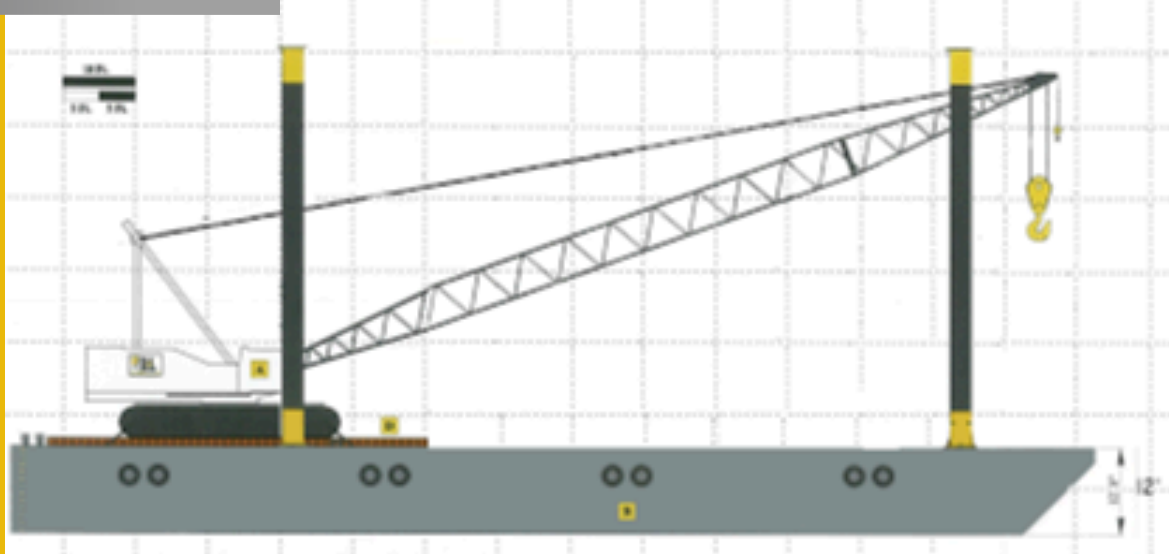

BIG ORT

45' X 140' X 9'

DIMENSIONS

45' X 140' X 9'

INLAND HEAVY LIFT / PIPELINE / CONSTRUCTION BARGE

CRANE

418 LINKBELT CRANE

150' BOOM, WITH 50' TO ADD

54' X 135' X 12'

DIMENSIONS

54' X 135' X 12'

INLAND HEAVY LIFT / PIPELINE / CONSTRUCTION BARGE

CRANE

518 LINKBELT CRANE

120+' BOOM

50' SPUDS

THUNDER

54' X 180' X 12'

DIMENSIONS

54' X 180' X 12'

INLAND HEAVY LIFT / PIPELINE / CONSTRUCTION BARGE

CRANE

999 MANITOWOC CRANE

1150+' BOOM