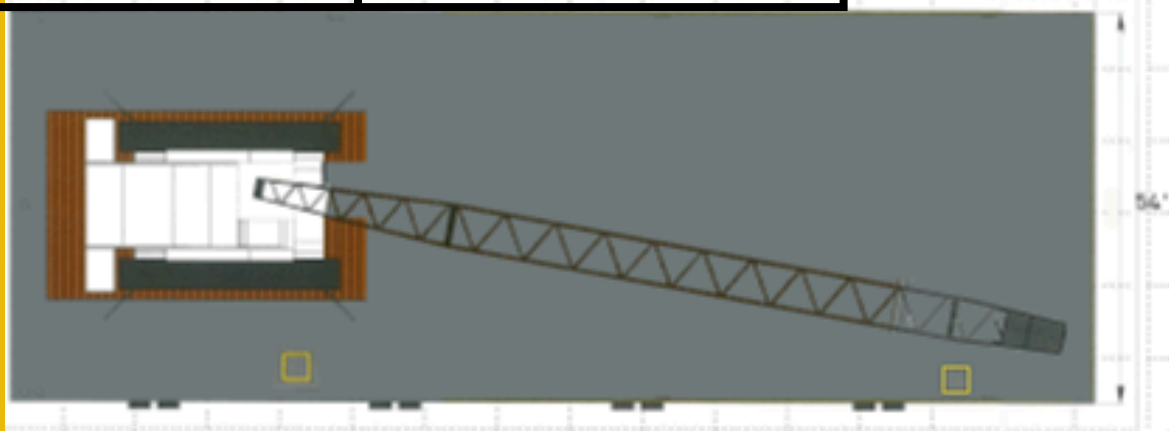

BIG ORT

45' X 140' X 9'

DIMENSIONS

45' X 140' X 9'

INLAND HEAVY LIFT / PIPELINE / CONSTRUCTION BARGE

CRANE

418 LINKBELT CRANE

150' BOOM, WITH 50' TO ADD

54' X 135' X 12'

DIMENSIONS

54' X 135' X 12'

INLAND HEAVY LIFT / PIPELINE / CONSTRUCTION BARGE

CRANE

518 LINKBELT CRANE

120+' BOOM

50' SPUDS

THUNDER

54' X 180' X 12'

DIMENSIONS

54' X 180' X 12'

INLAND HEAVY LIFT / PIPELINE / CONSTRUCTION BARGE

CRANE

999 MANITOWOC CRANE

1150+' BOOM