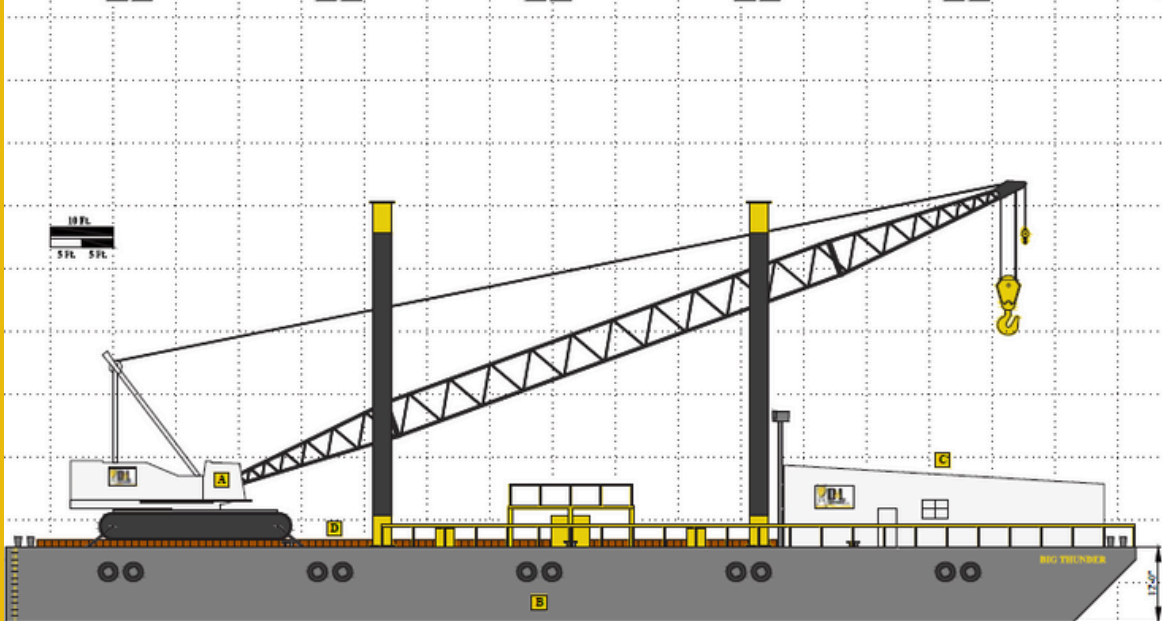

BIG

THUNDER

54' X 180' X 12'

DIMENSIONS

54' X 180' X 12'

INLAND HEAVY LIFT / PIPELINE / CONSTRUCTION BARGE

CRANE

999 MANITOWOC CRANE

1150+' BOOM

70 T SPUD UNIT

PARTICULARS

LIVING QUARTERS

SPUD UNIT

OFFICE

GENERATOR