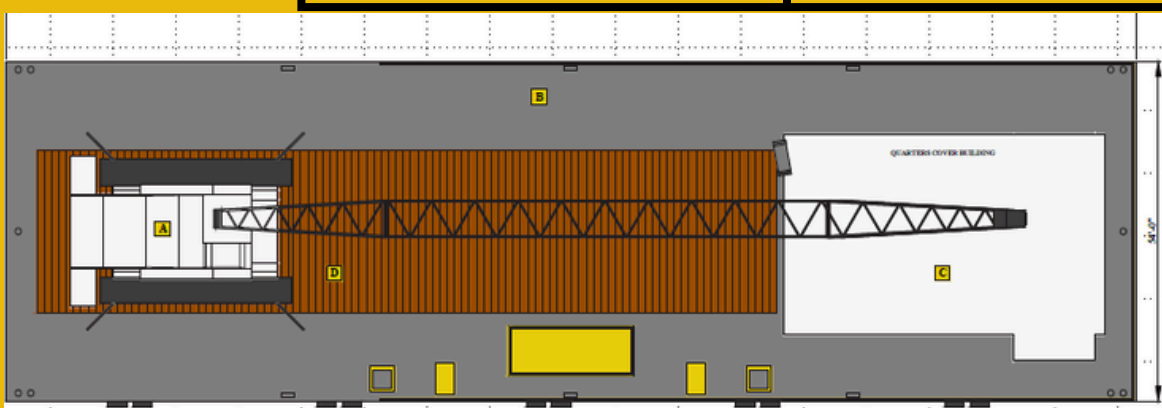

BIG

THUNDER

54' X 180' X 12'

DIMENSIONS

54' X 180' X 12'

INLAND HEAVY LIFT / PIPELINE / CONSTRUCTION BARGE

CRANE

999 MANITOWOC CRANE

1150+' BOOM

70 T SPUD UNIT

PARTICULARS

LIVING QUARTERS

SPUD UNIT

OFFICE

GENERATOR