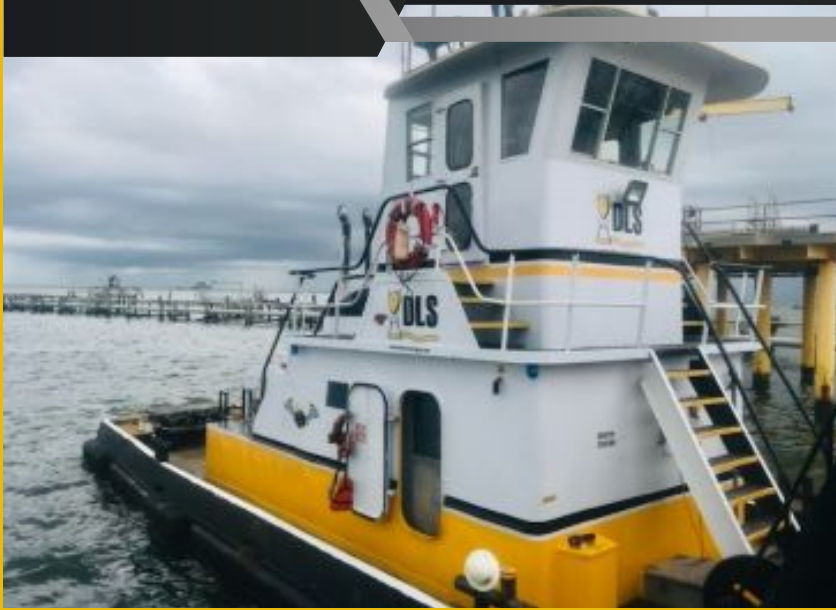

900 HP

## PROPULSION

MAINENGINE: 455 CUMMINGS  
HORSEPOWER: 900  
GEAR RATIO: 4:5:1

## TANKAGE

DIESEL: 4,000  
LUBE OIL: 50 GALLON  
POTABLEWATER: 1,200

EQUIPPED WITH MODERN ELECTRONICS AND ALARM SYSTEMS,  
GYRO COMPASS, ROSEPOINT,  
VERIS GUARDIAN,  
TELEPHONE AND EMAIL.

CONTACT US  
**337-924-7444**